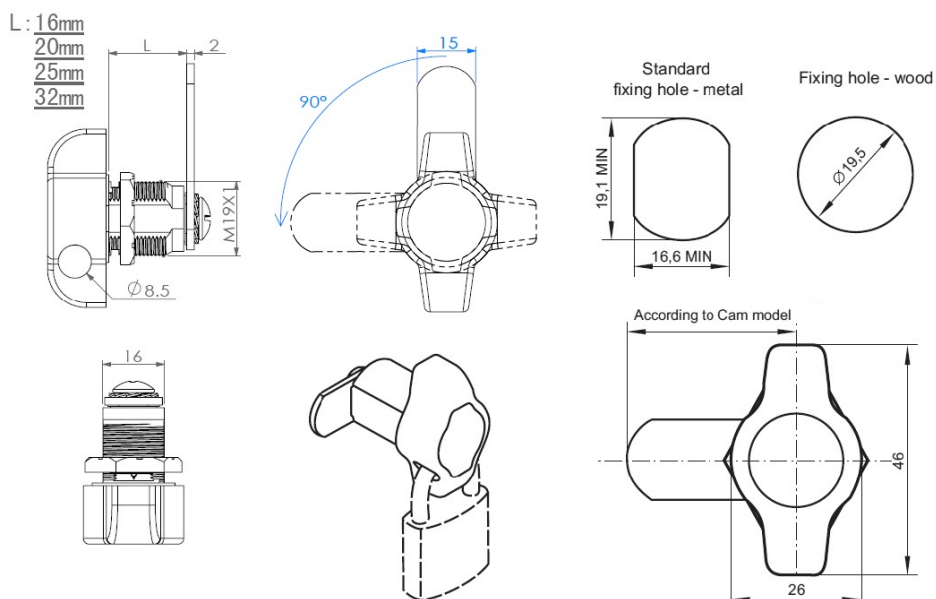

PRODUCT SHEET

Description:

Padlockable Cam Lock #300R, 90DG, $\varnothing 19 \times 20$ mm, Black, Cam A04, Straight C/E: 40 mm, NO Anti Rotating Plate

Item number:

14.04.586-6

Units	Box	Carton	HS Code	Barcode
Pcs.	15	150	8301300000	
				5704866517300